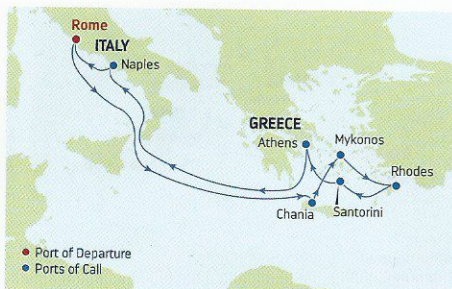

7-NIGHT GREEK ISLES

Jewel of the Seas

9-NIGHT GREEK ISLES

Jewel of the Seas

7-NIGHT GREECE & CROATIA

Rhapsody of the Seas

DAY	PORTS OF CALL	ARRIVE	DEPART
1	Rome (Civitavecchia), Italy		5:00 PM
2	Cruising		
3	Santorini, Greece	1:00 PM	10:00 PM
4	Mykonos, Greece	8:00 AM	7:00 PM
5	Athens (Piraeus), Greece	6:00 AM	6:00 PM
6	Katakolon, Greece	9:00 AM	5:00 PM
7	Cruising		
8	Rome (Civitavecchia), Italy	7:00 AM	

Ports of call and times may vary.

DAY	PORTS OF CALL	ARRIVE	DEPART
1	Rome (Civitavecchia), Italy		5:00 PM
2	Cruising		
3	Chania (Souda), Crete, Greece	11:00 AM	8:00 PM
4	Mykonos, Greece	7:00 AM	7:00 PM
5	Rhodes, Greece	7:00 AM	5:00 PM
6	Santorini, Greece	7:00 AM	6:00 PM
7	Athens (Piraeus), Greece	6:00 AM	6:00 PM
8	Cruising		
9	Naples/Capri, Italy	7:00 AM	6:00 PM
10	Rome (Civitavecchia), Italy	7:00 AM	

Ports of call and times may vary.

DAY	PORTS OF CALL	ARRIVE	DEPART
1	Venice, Italy		5:00 PM
2	Dubrovnik, Croatia	11:00 AM	7:00 PM
3	Kotor, Montenegro	7:00 AM	5:00 PM
4	Cruising		
5	Santorini, Greece	7:00 AM	5:00 PM
6	Katakolon, Greece	9:00 AM	5:00 PM
7	Cruising		
8	Venice, Italy	7:00 AM	

Ports of call and times may vary.

Departure from Rome (Civitavecchia), Italy

2019	Jun 16, 23	Jul 7, 21, 28	Aug 4, 18
	Sep 1, 8		

Departure from Rome (Civitavecchia), Italy

2019	Apr 12*, 23	May 2, 11, 20, 29	Sep 15, 24
	Oct 3, 12, 21		